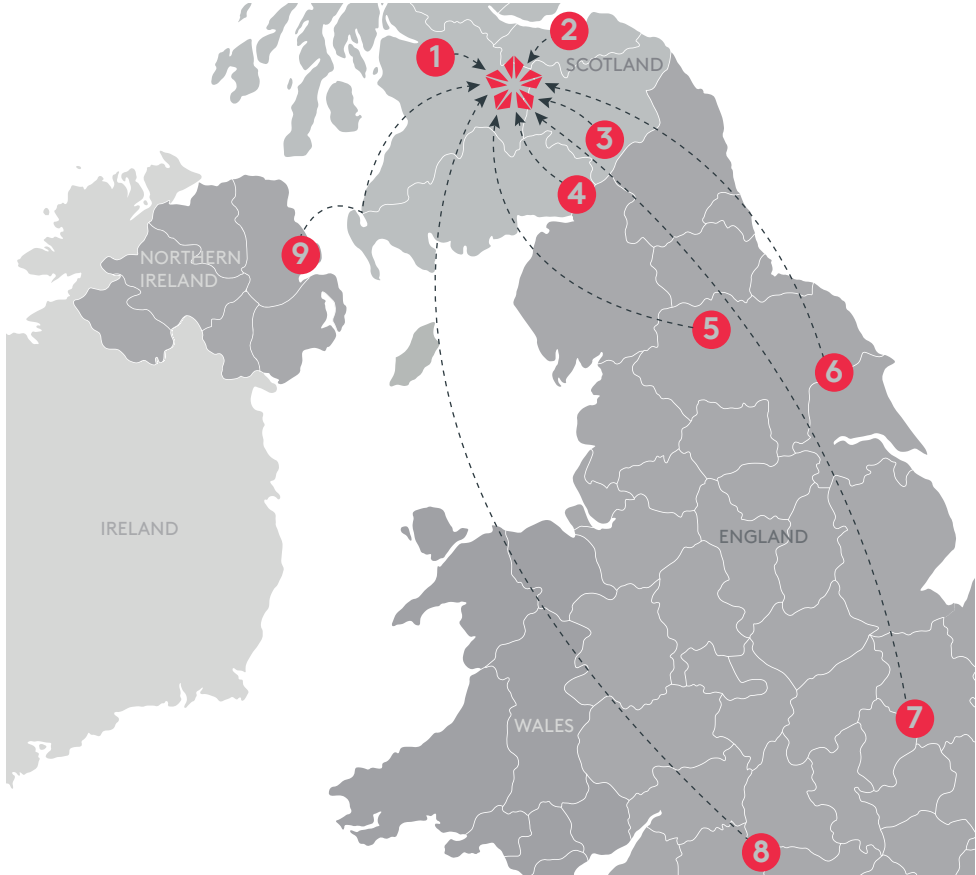

## Hamilton Park's Commitment to the horse:

The health and wellbeing of your horse is a top priority at Hamilton Park;

- Well-appointed Stable yard with 101 stables, offering a choice of **Bedmax** dust-free shavings as well as high quality recycled newspaper bedding.
- New Winner's Enclosure, Parade Ring and horse walk surface installed for 2026.
- Veterinary services provided by leading vets from **Weipers Centre Equine Hospital (University of Glasgow)** and **The Dick Vet Equine Hospital (University of Edinburgh)**.
- **Endoscopy** service available on site by arrangement with the Racecourse Vet. Please note priority will be given to horses requiring emergency assistance.
- If required, referral and transfer services are available directly to the industry-leading Weipers Centre Equine Hospital, only 18 miles away.

## We're closer than you think!

As the second-most northerly flat racecourse in the UK, it can perhaps feel like a visit to Hamilton Park requires more than a day trip. However, with an accessible location just off the M74 (adjoins the M6) and under an hour to either Glasgow or Edinburgh airport, Hamilton Park is closer than you might think...and don't forget we have our onsite hotel for use by racing staff requiring overnight accommodation.

No.	Location	Distance/Est Journey Time	Suggested Route from Location
1	Glasgow Airport	19 miles/30mins	M8/M74
2	Edinburgh Airport	34 miles/45mins	M8
3	Hawick	90 miles/120 mins	A7/M74
4	Gretna Green	75 miles/75 mins	M74
5	Middleham	170 miles/180mins	A66/M6/M74
6	Malton	211 miles/220mins	A168/A1M/A66/M6/M74
7	Newmarket	355 miles/350mins	A14/A1M/A66/M6/M74
8	Lambourn	365 miles/360mins	A417/M5/M6/M74
9	Larne (Ireland)	126 Miles/240mins	Ferry to Cairnryan/A77/A726/A725